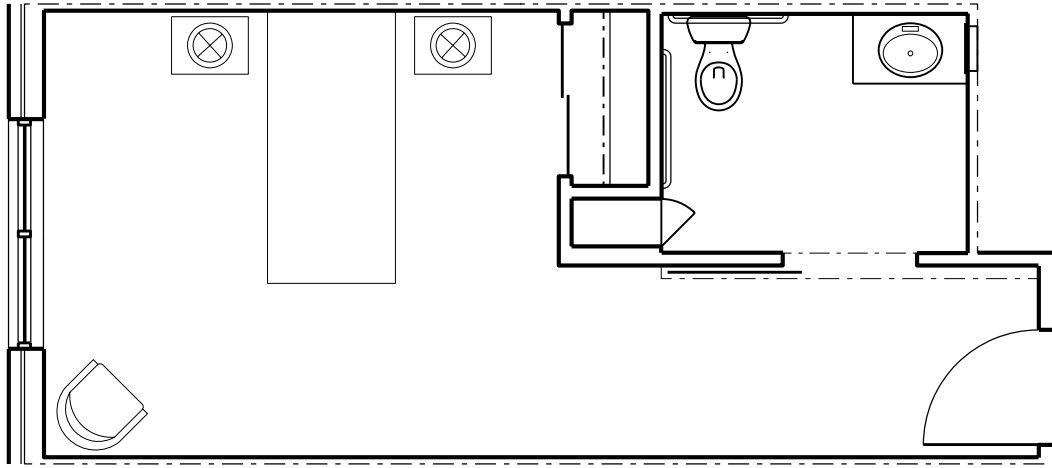

assisted living CBRF Assisted Living Floor Plans

Private Studio & Private Deluxe Studio - approx. 269-337 sq. ft.

Companion Studio - approx. 494-644 sq. ft.