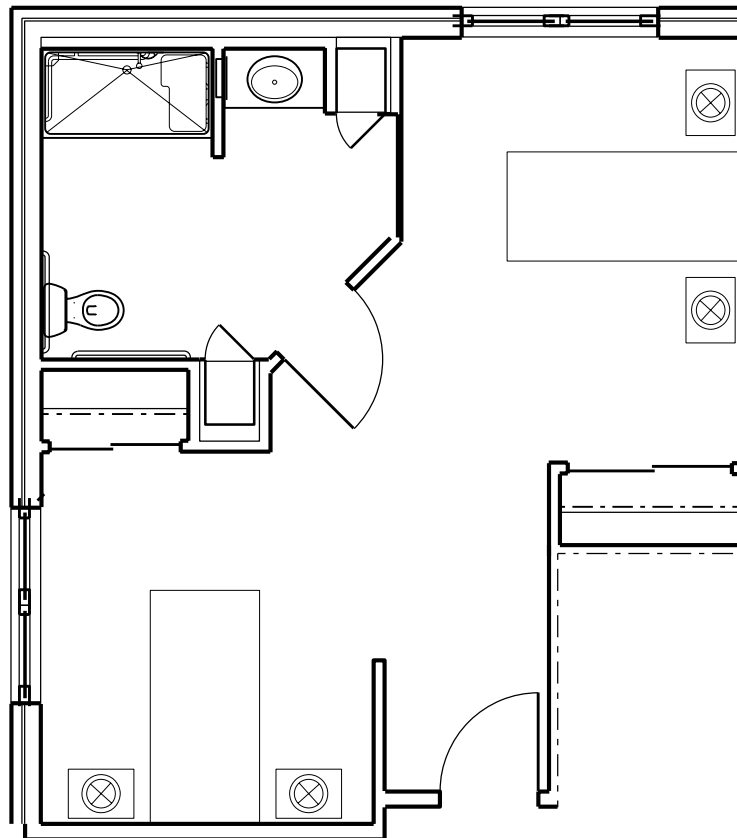

assisted living CBRF Assisted Living Floor Plans

Private Studio & Private Deluxe Studio - approx. 269-337 sq. ft.

Companion Studio - approx. 494-644 sq. ft.