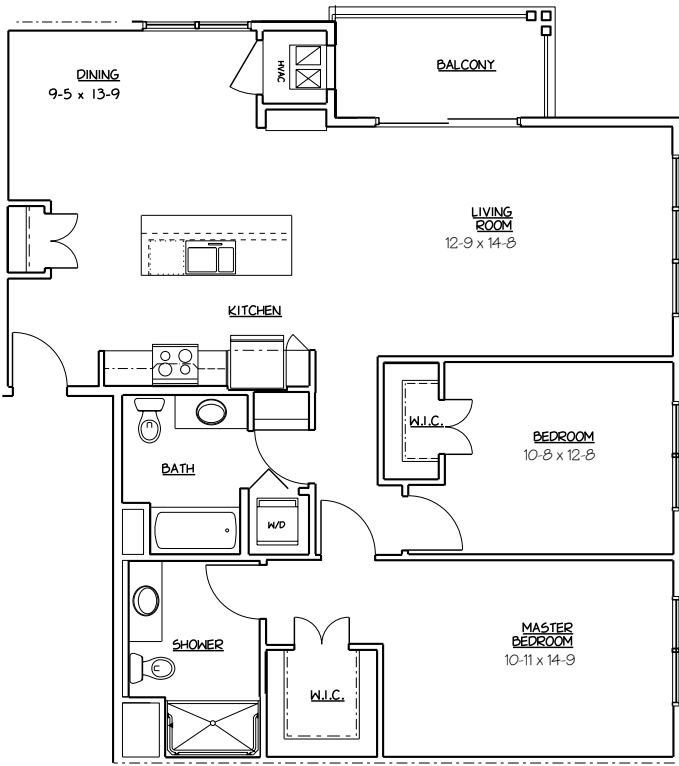

two bedroom
Two Bedroom Floor Plans

Traditional - approx. 942 sq. ft.

\$ _____

Deluxe - approx. 1,108 sq. ft.

\$ _____

Grand A - approx. 1,263 sq. ft.

\$ _____

two bedroom
Two Bedroom Floor Plans

Grand B - approx. 1,252 sq. ft.
 \$ _____

Grand C - approx. 1,322 sq. ft.
 \$ _____