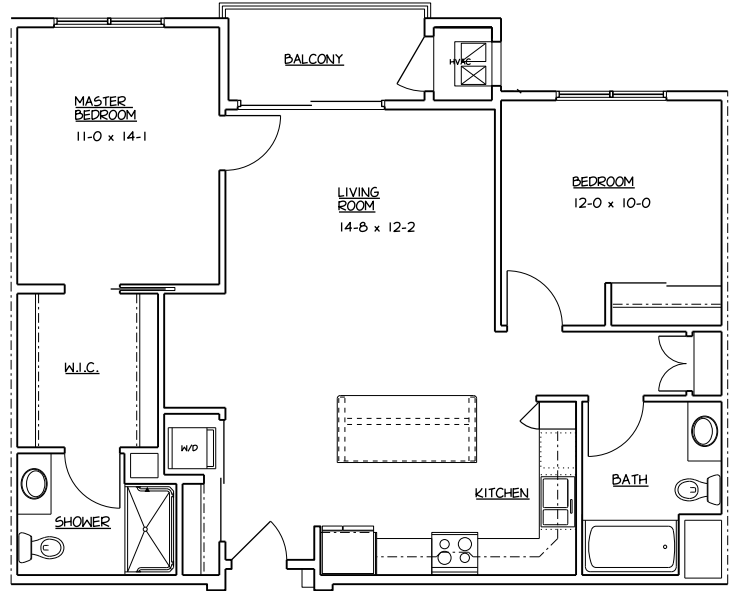

two bedroom
Two Bedroom Floor Plans

Traditional - approx. 942 sq. ft.

\$ _____

Deluxe - approx. 1,108 sq. ft.

\$ _____

Grand A - approx. 1,263 sq. ft.

\$ _____

two bedroom
Two Bedroom Floor Plans

Grand B - approx. 1,252 sq. ft.
 \$ _____

Grand C - approx. 1,322 sq. ft.
 \$ _____