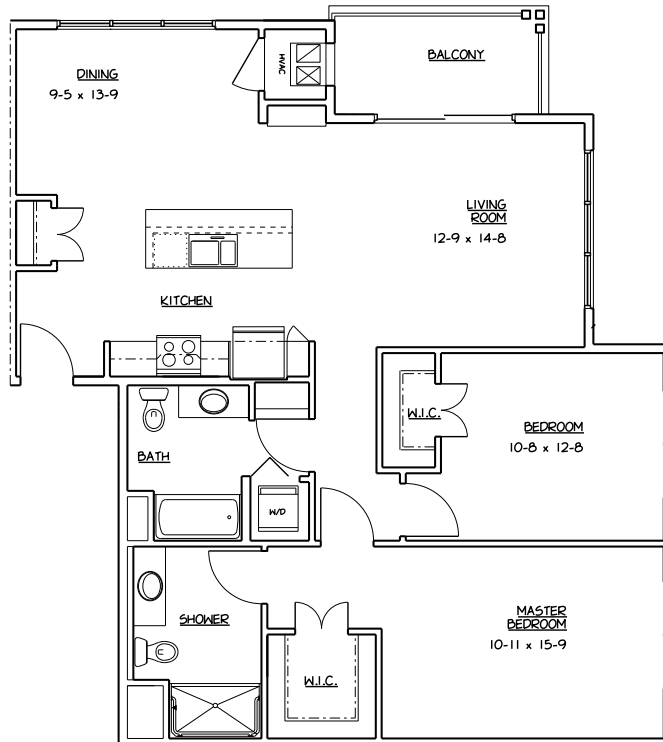

two bedroom
Two Bedroom Floor Plans

Traditional - approx. 942 sq. ft.

\$ _____

Deluxe - approx. 1,108 sq. ft.

\$ _____

Grand A - approx. 1,263 sq. ft.

\$ _____

two bedroom
Two Bedroom Floor Plans

Grand B - approx. 1,252 sq. ft.
 \$ _____

Grand C - approx. 1,322 sq. ft.
 \$ _____