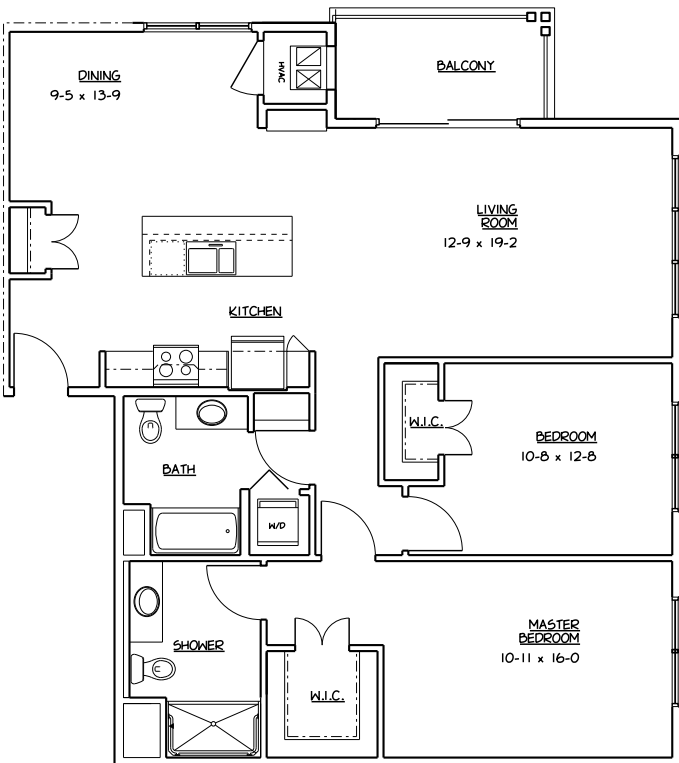

two bedroom
Two Bedroom Floor Plans

Traditional - approx. 942 sq. ft.

\$ _____

Deluxe - approx. 1,108 sq. ft.

\$ _____

Grand A - approx. 1,263 sq. ft.

\$ _____

two bedroom
Two Bedroom Floor Plans

Grand B - approx. 1,252 sq. ft.
 \$ _____

Grand C - approx. 1,322 sq. ft.
 \$ _____