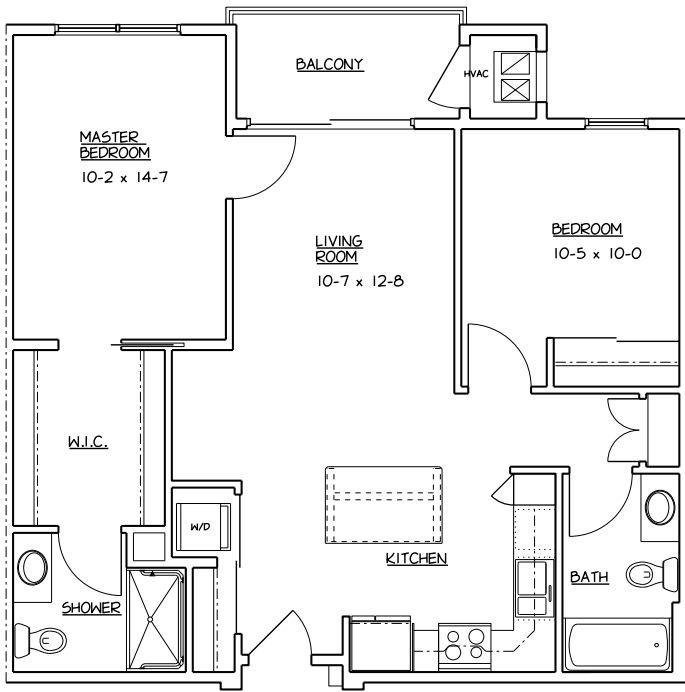

two bedroom
Two Bedroom Floor Plans

Traditional - approx. 942 sq. ft.

\$ _____

Deluxe - approx. 1,108 sq. ft.

\$ _____

Grand A - approx. 1,263 sq. ft.

\$ _____

two bedroom
Two Bedroom Floor Plans

Grand B - approx. 1,252 sq. ft.
 \$ _____

Grand C - approx. 1,322 sq. ft.
 \$ _____