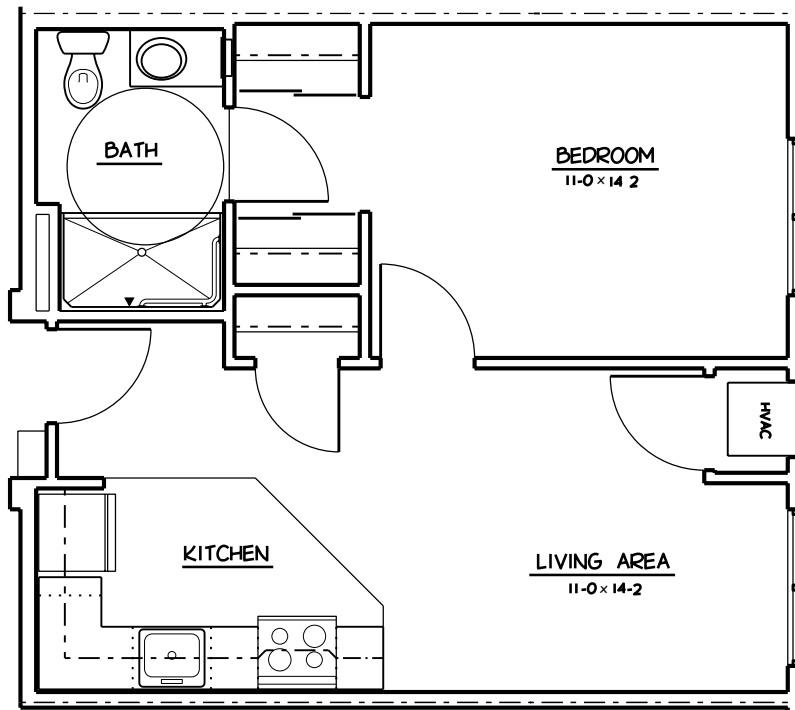

assisted living
One Bedroom Floor Plans

Standard A - approx. 557 sq. ft.

\$ _____

Standard A w/Balcony - approx. 557 sq. ft.

\$ _____

Standard B - approx. 547 sq. ft.

\$ _____

assisted living
One Bedroom Floor Plans

Standard B w/ Balcony - approx. 547 sq. ft.

\$ _____

Standard C - approx. 561 sq. ft.

\$ _____