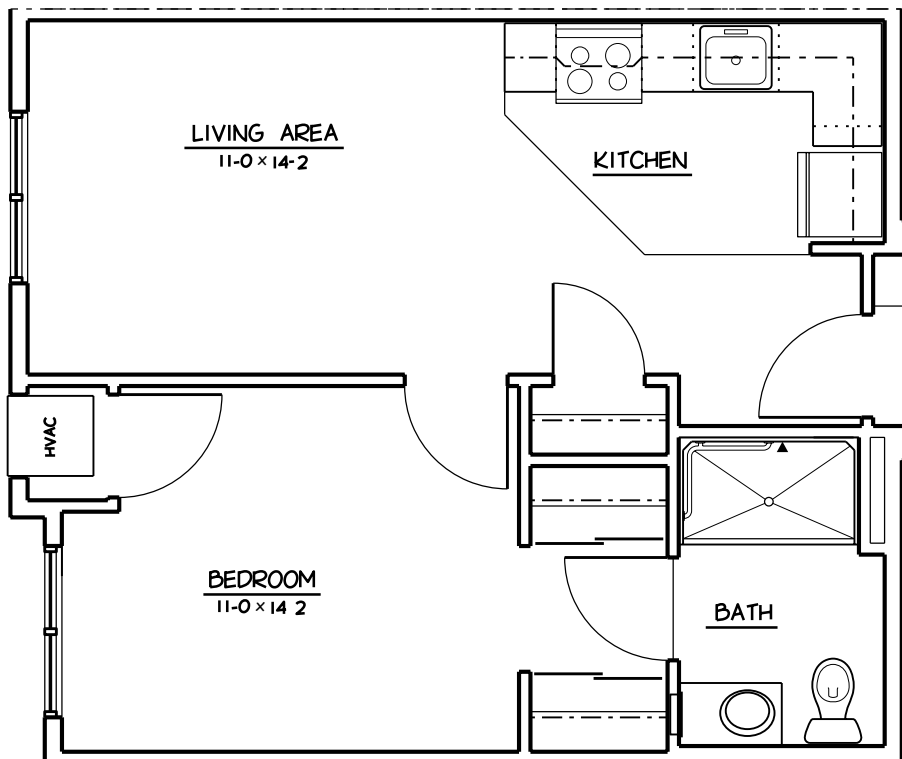

assisted living
One Bedroom Floor Plans

Standard A - approx. 557 sq. ft.

\$ _____

Standard A w/Balcony - approx. 557 sq. ft.

\$ _____

Standard B - approx. 547 sq. ft.

\$ _____

assisted living
One Bedroom Floor Plans

Standard B w/ Balcony - approx. 547 sq. ft.

\$ _____

Standard C - approx. 561 sq. ft.

\$ _____