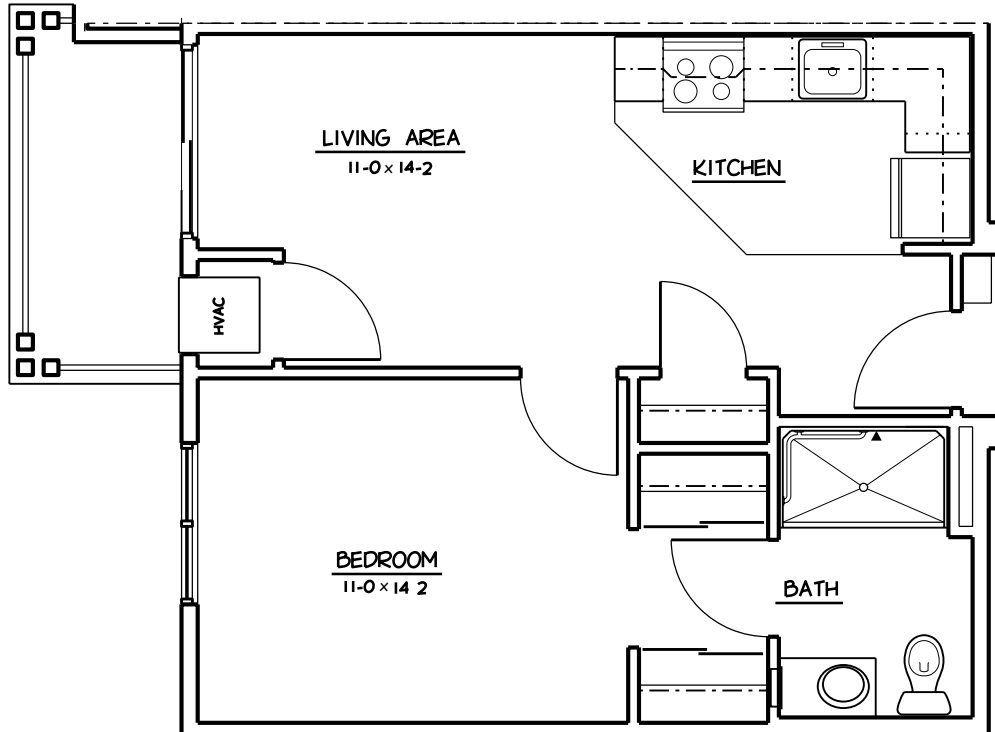

assisted living
One Bedroom Floor Plans

Standard A - approx. 557 sq. ft.

\$ _____

Standard A w/Balcony - approx. 557 sq. ft.

\$ _____

Standard B - approx. 547 sq. ft.

\$ _____

assisted living
One Bedroom Floor Plans

Standard B w/ Balcony - approx. 547 sq. ft.

\$ _____

Standard C - approx. 561 sq. ft.

\$ _____