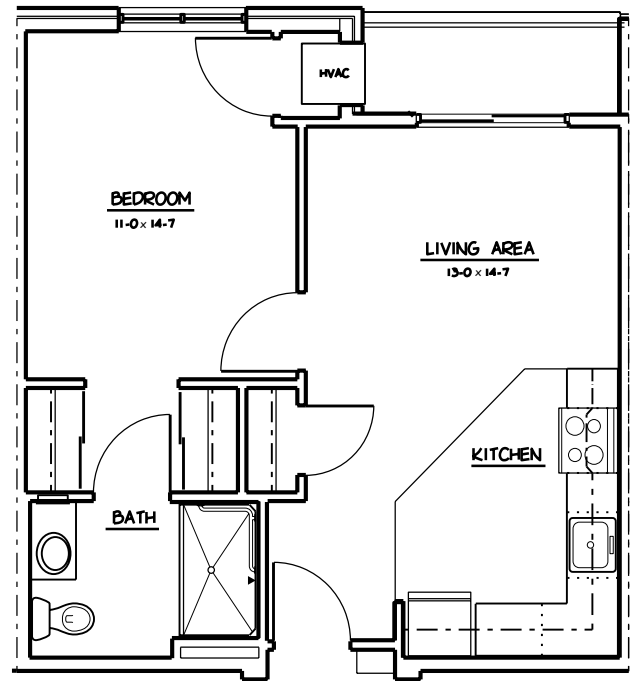

assisted living
One Bedroom Floor Plans

Standard A - approx. 557 sq. ft.

\$ _____

Standard A w/Balcony - approx. 557 sq. ft.

\$ _____

Standard B - approx. 547 sq. ft.

\$ _____

assisted living
One Bedroom Floor Plans

Standard B w/ Balcony - approx. 547 sq. ft.

\$ _____

Standard C - approx. 561 sq. ft.

\$ _____