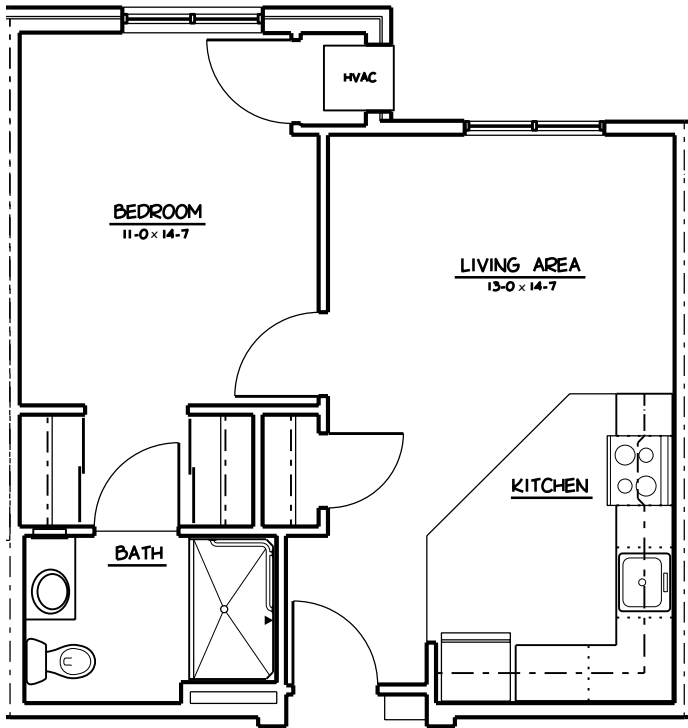

assisted living
One Bedroom Floor Plans

Standard A - approx. 557 sq. ft.

\$ _____

Standard A w/Balcony - approx. 557 sq. ft.

\$ _____

Standard B - approx. 547 sq. ft.

\$ _____

assisted living
One Bedroom Floor Plans

Standard B w/ Balcony - approx. 547 sq. ft.

\$ _____

Standard C - approx. 561 sq. ft.

\$ _____